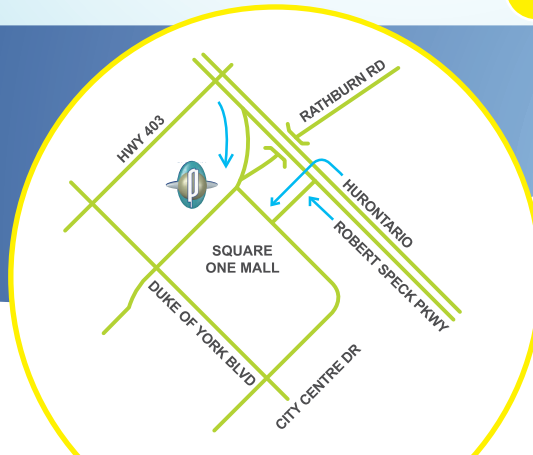

Facility Exclusive

IF YOU REALLY WANT TO IMPRESS OR
SIMPLY WANT THE PLACE TO YOURSELVES...
**YOU HAVE THE ABILITY TO CLOSE THE
ENTIRE PLAYDIUM FACILITY EXCLUSIVELY**
FOR YOUR GROUP EVENT.